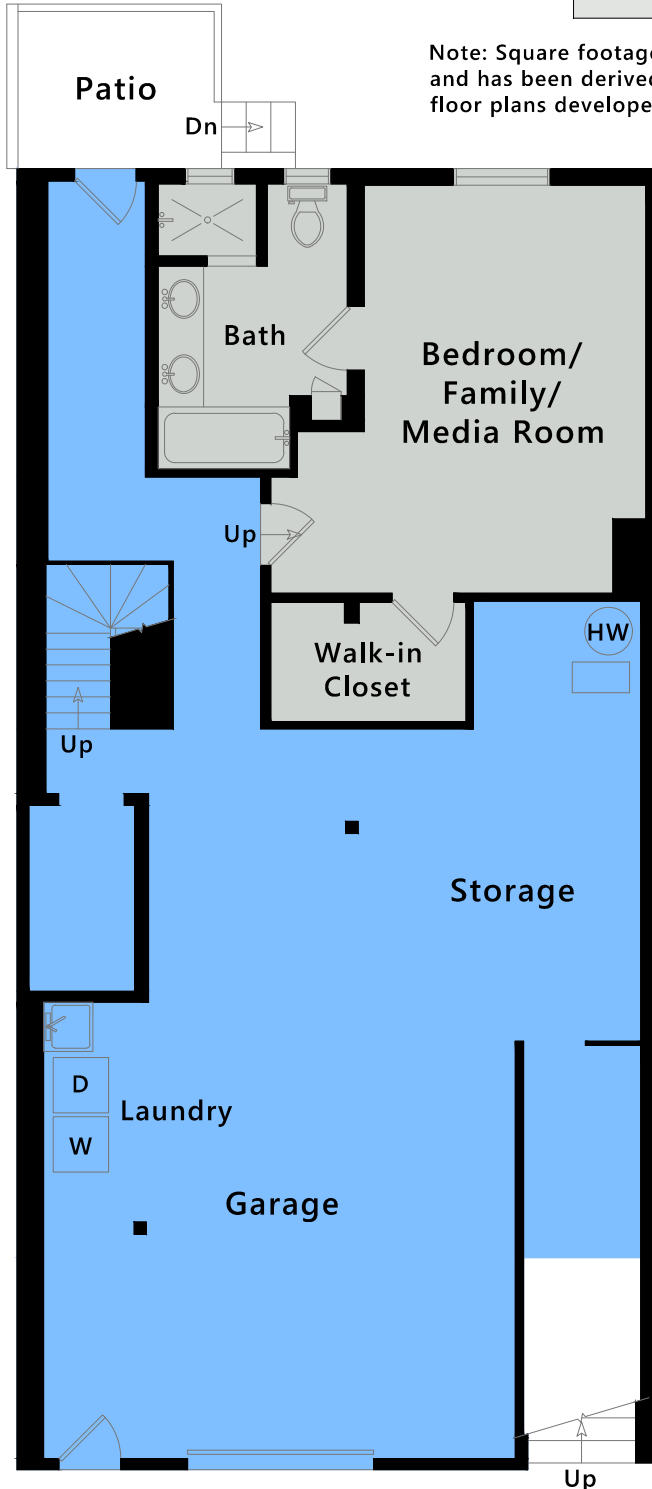

347 Justin Drive

San Francisco, CA

1,605 Sq Ft

Note: Square footage data represents an estimate and has been derived simply for the marketing-style floor plans developed by Open House Drafting.

Lower Level

380 Sq Ft

930 Sq Ft

Main Level

1,225 Sq Ft