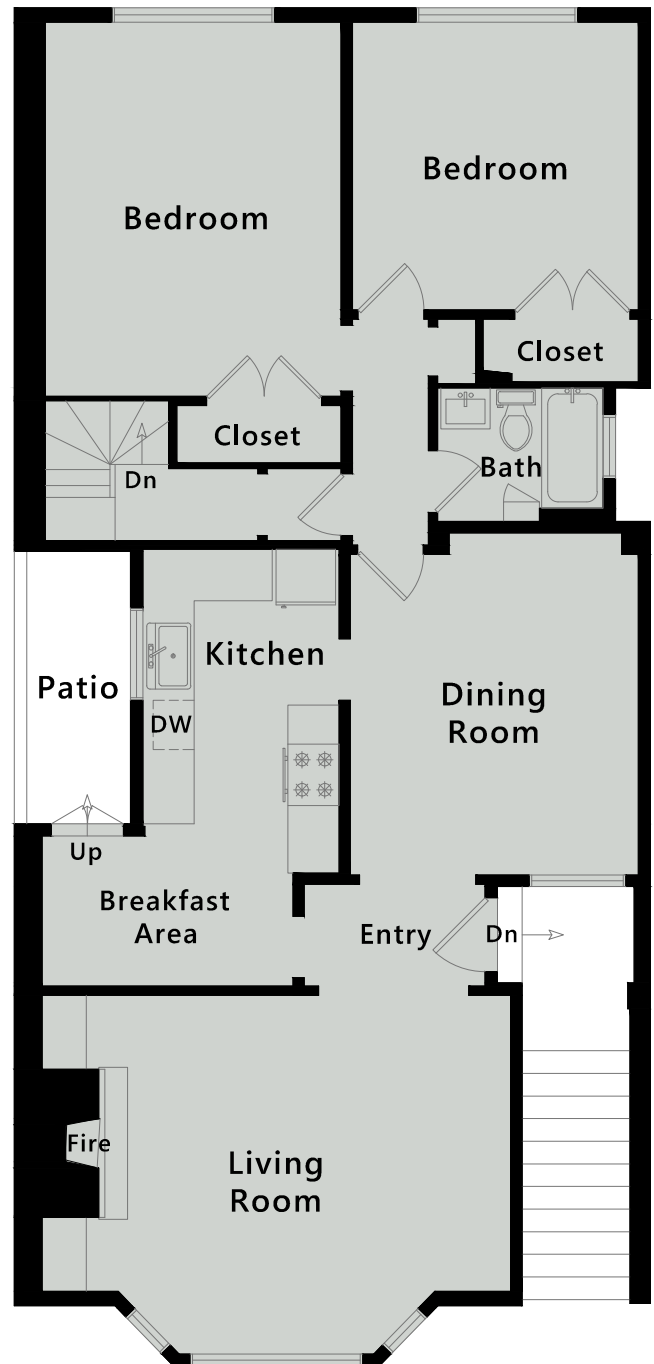

347 Justin Drive

San Francisco, CA

1,605 Sq Ft

Note: Square footage data represents an estimate and has been derived simply for the marketing-style floor plans developed by Open House Drafting.

Lower Level

380 Sq Ft

930 Sq Ft

Main Level

1,225 Sq Ft